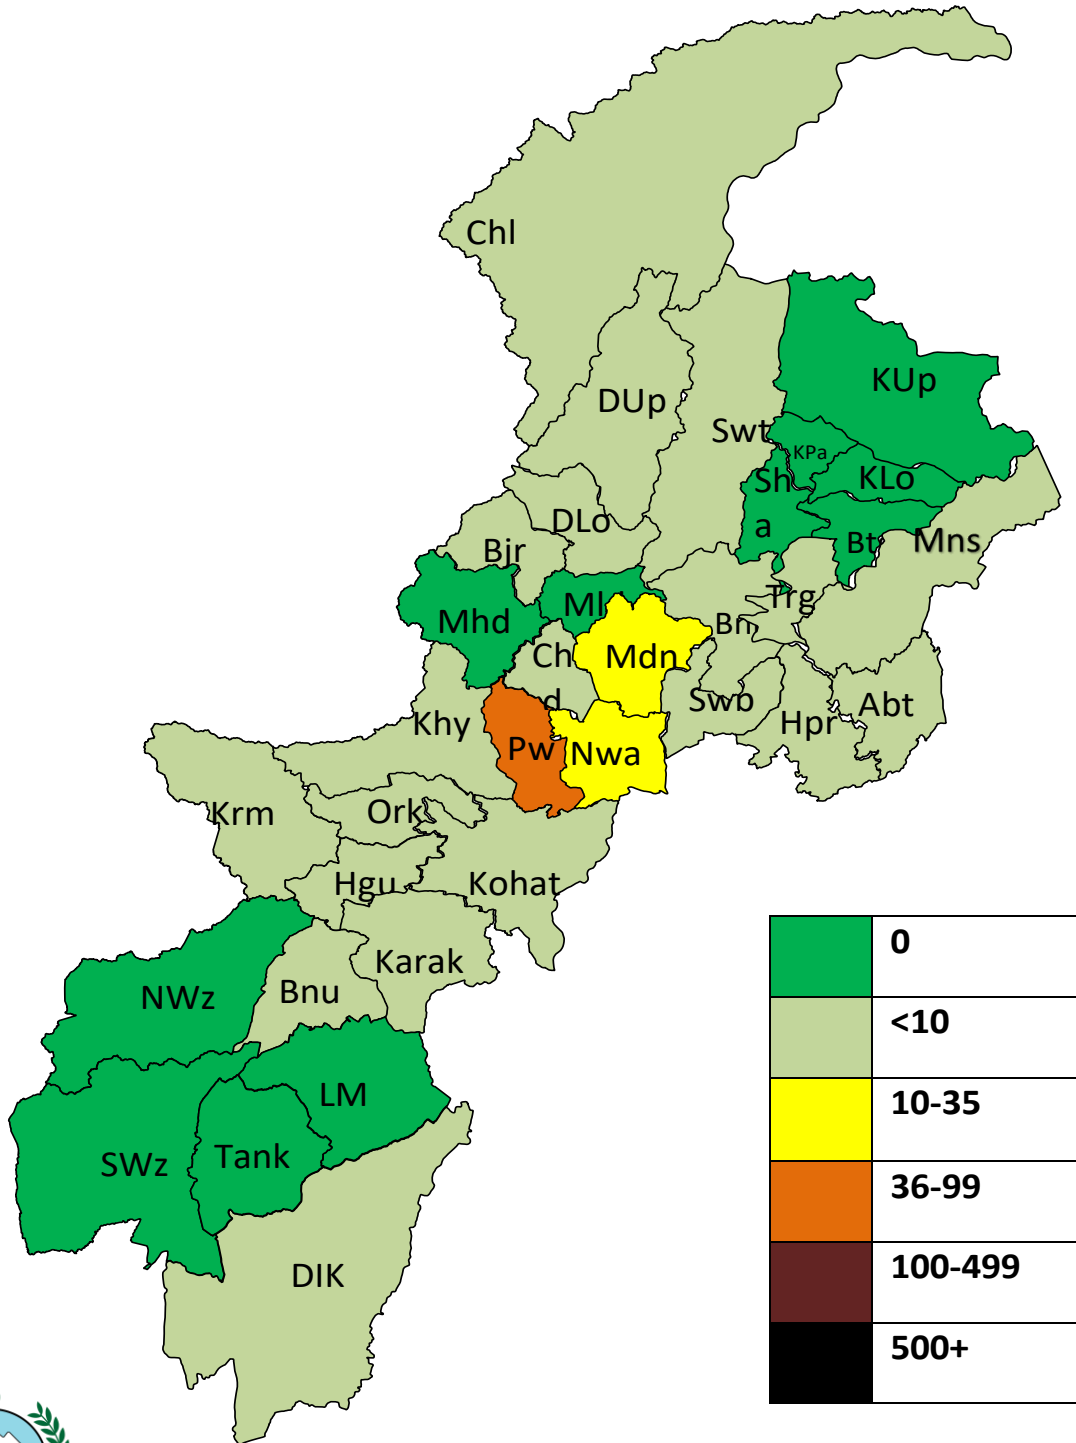

## 1. Snapshot figures for the day<sup>1</sup>

**171**

Total Active Cases<sup>2</sup>

**219688**

Total Cases

**02**

New Cases Today

**6324**

Total Tests

**2244**

New Tests Today

1. Figures up to 12 Midnight on the 30<sup>th</sup> May 2022
2. Active cases = total cases till now – deaths – recoveries

# Khyber Pakhtunkhwa Corona Virus Disease COVID-19 Daily Update 31 May 2022

## 2. Provincial Heatmap

Map colored by active cases

District
<b>Total</b>

Cases	
Total	24 hrs
<b>219688</b>	<b>2</b>

Deaths	
Total	24 hrs
<b>6324</b>	<b>0</b>

Recoveries
<b>213193</b>

Active Cases
<b>171</b>